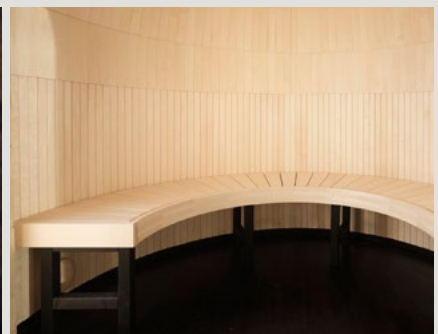

UPGRADE AVAILABLE

ELEVATE YOUR SAUNA EXPERIENCE

Transform your sauna into a luxurious escape with our Signature Sauna Bench Upgrade. Crafted by master artisans, each bench features a perfectly rounded design, highlighting both comfort and craftsmanship. Paired with dimmable ambient lighting, it creates the ideal atmosphere for relaxation and elegance. Take time – your sanctuary awaits.

Note: The panoramic window position is optional and can be installed in the sauna or relaxation room.