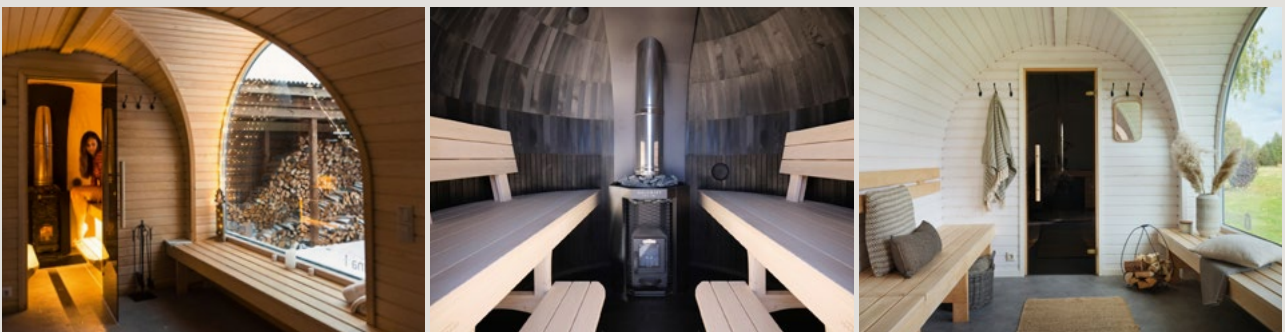

STANDARD & EXTRAS

PANORAMIC IGLUSAUNA

All standard features, structural elements and furnishings are included to ensure a comfortable and unforgettable sauna experience.

STRUCTURE	FURNISHINGS
• Wooden frame construction • Three layers of spruce shingles (exterior) • Two layers of aspen shingles (interior) • PVC flooring (black) • Glass sauna door • Small window (sealed) • Double-glazed windows / doors • Wooden-framed windows / doors	• Sauna benches crafted from aspen* • Sauna backrests and footrests crafted from aspen* • Relaxation room benches crafted from aspen* *Finished with natural sauna wax • Sauna heater stones • Clothing hooks
TECHNICAL	EXTRAS
• HUUM electric stove (12 kW) or • Stoveman wood-fired stove (15.4 kW) or • COZY heater (11.5 kW) • LED lighting in all rooms • Natural and automated ventilation	• Large, fixed window (sealed) • Extended panoramic window • Portable Sauna Headrest • Signature Sauna Bench Upgrade • Radiator

With hand-crafted woodwork inside and out, this sauna is designed to blend effortlessly into its natural surroundings. Nestle it in a quiet forest, place it by a tranquil lake or create a serene retreat in your own back garden – wherever it stands, the Iglusauna invites you into an unforgettable escape of warmth, calm and connection. Take time – for yourself, and for those you care about.