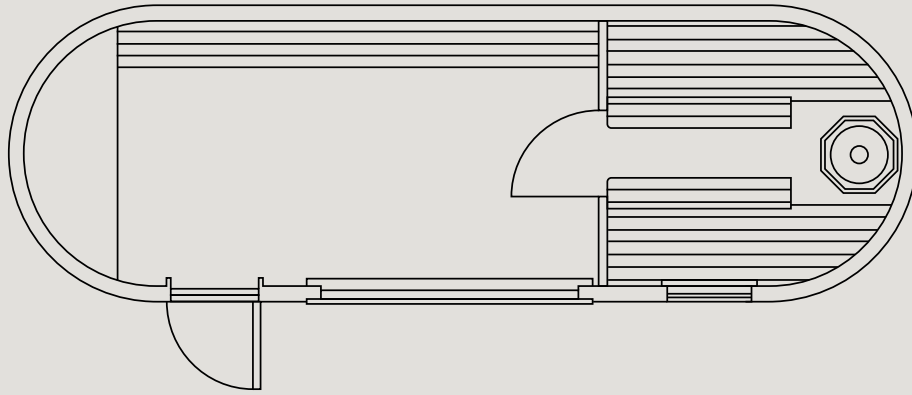

IGLUCRAFT
TAKE TIME

PANORAMIC IGLUSAUNA

The Panoramic Iglusauna features a sauna room paired with a spacious, comfortable relaxation area, complete with a panoramic window that invites endless views and warm conversations with friends or family. The sauna, designed to accommodate up to six people comfortably, delivers the signature Iglusauna experience, infused with the beauty of the outdoors. It's a sauna experience you'll never forget.

Which do you prefer – a traditional wood-fired stove or a modern electric one?

CHANGING AND RELAXATION ROOM / SAUNA ROOM

WWW.IGLUCRAFT.COM

SAUNA FLOOR PLAN

PANORAMIC IGLUSAUNA

EXTERIOR

Length: 7.2 m / Width: 2.35 m / Height: 2.6 m
Gross buildable area: 15.7 m² / Weight: 2,640 kg

INTERIOR

Length: 7 m / Width: 2.2 m / Height: 2.14 m
Fits: 6 people / Usable floor area: 13.7 m²

COLOUR OPTIONS

PANORAMIC IGLUSAUNA

The Panoramic Iglusauna is available in four stunning exterior finishes: Chestnut, Hazel, Ebony and Grey – each carefully selected to complement both natural landscapes and modern settings. Choose the colour that best reflects your personal style and surroundings.