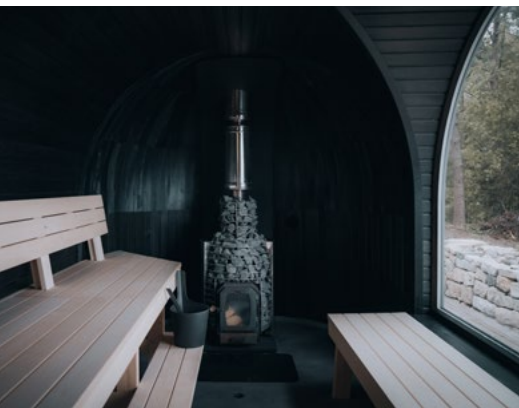

IGLUCRAFT
TAKE TIME

PANORAMIC IGLUSAUNA

The Panoramic Iglusauna features a sauna room paired with a spacious, comfortable relaxation area, complete with a panoramic window that invites endless views and warm conversations with friends or family. The sauna, designed to accommodate up to six people comfortably, delivers the signature Iglusauna experience, infused with the beauty of the outdoors. It's a sauna experience you'll never forget.

Which do you prefer – a traditional wood-fired stove or a modern electric one?

CHANGING AND RELAXATION ROOM / SAUNA ROOM

WWW.IGLUCRAFT.COM

SAUNA FLOOR PLAN

PANORAMIC IGLUSAUNA

EXTERIOR

Length: 7.2 m / Width: 2.35 m / Height: 2.6 m
Gross buildable area: 15.7 m² / Weight: 2,640 kg

INTERIOR

Length: 7 m / Width: 2.2 m / Height: 2.14 m
Fits: 6 people / Usable floor area: 13.7 m²

COLOUR OPTIONS

PANORAMIC IGLUSAUNA

The Panoramic Iglusauna is available in four stunning exterior finishes: Chestnut, Hazel, Ebony and Grey – each carefully selected to complement both natural landscapes and modern settings. Choose the colour that best reflects your personal style and surroundings.

Choose from two elegant options for the interior: the bold and atmospheric Smoke Sauna Black, or the warm and organic feel of Natural Wood. Both options create a serene space designed for deep relaxation.