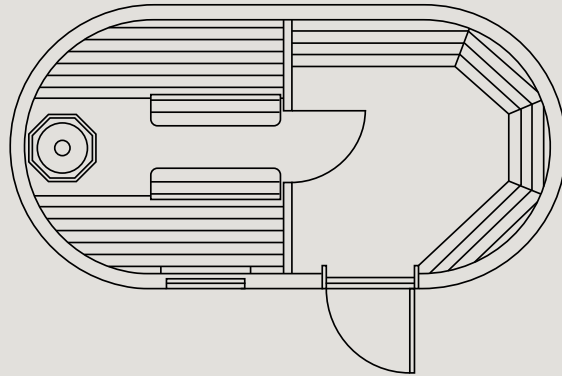

IGLUCRAFT
TAKE TIME

DOUBLE IGLUSAUNA

The Double Iglusauna is complete with a dedicated changing and relaxation area, elevating your sauna experience to the next level. Designed for four to six people, it offers the same luxurious, traditional Iglusauna steam experience you know and love. Choose between a traditional wood-fired stove or a modern electric one, each offering unique benefits for your health, relaxation and overall well-being. And for the perfect atmosphere – do you prefer your sauna with large windows or a more intimate, cosy view?

SAUNA ROOM / CHANGING AND RELAXATION ROOM

SAUNA FLOOR PLAN

DOUBLE IGLUSAUNA

EXTERIOR

Length: 4.6 m / Width: 2.35 m / Height: 2.55 m
Gross buildable area: 9.6 m² / Weight: 1,500 kg

INTERIOR

Length: 4.39 m / Width: 2.14 m / Height: 2.14 m
Fits: 6 people / Usable floor area: 8.4 m²