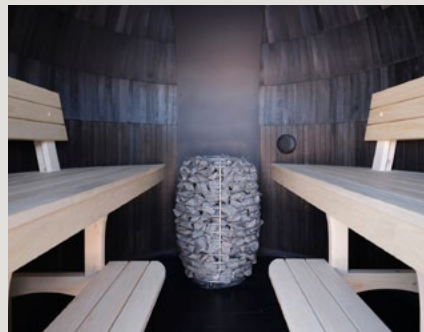

Inside, select from two elegant options: the bold and atmospheric Smoke Sauna Black, or the warm and organic feel of Natural Wood. Both options create a serene space designed for deep relaxation.

EXTERIOR

Chestnut, Hazel, Ebony, Grey

INTERIOR

Smoke Sauna Black, Natural Wood

STANDARD & EXTRAS

DOUBLE IGLUSAUNA

All standard features, structural elements and furnishings are included to ensure a comfortable and seamless sauna experience.

STRUCTURE	FURNISHINGS
<ul style="list-style-type: none">• Wooden frame construction• Three layers of spruce shingles (exterior)• Two layers of aspen shingles (interior)• Wooden flooring (black)• Glass sauna door• Small windows (sealed)	<ul style="list-style-type: none">• Sauna benches crafted from aspen*• Sauna backrests and footrests crafted from aspen*• Relaxation room benches crafted from aspen* *Finished with natural sauna wax• Sauna heater stones• Clothing hooks
TECHNICAL	EXTRAS
<ul style="list-style-type: none">• HUUM electric stove (12 kW) or• Stoveman wood-fired stove (15.4 kW) or• COZY heater (11.5 kW)• LED lighting in all rooms• Natural ventilation	<ul style="list-style-type: none">• Large, fixed window (sealed)• Portable Sauna Headrest• Signature Sauna Bench Upgrade

With hand-crafted woodwork inside and out, this sauna is made to blend seamlessly into its natural surroundings. Place it in a quiet forest, position it beside a tranquil lake or create a peaceful retreat in your own backyard. Wherever it stands, the Iglusauna offers an unforgettable escape into warmth, stillness and well-being. Take time for yourself.