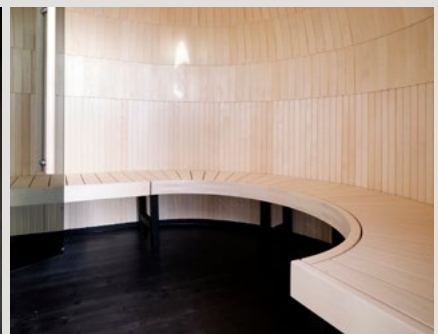

UPGRADE AVAILABLE

ELEVATE YOUR SAUNA EXPERIENCE

Transform your sauna into a luxurious retreat with our Signature Sauna Bench and Relaxation Room Bench Upgrade. Crafted by master artisans, the bench features a perfectly rounded design, highlighting both comfort and craftsmanship. Paired with dimmable ambient lighting, it creates the ideal atmosphere for relaxation and elegance. Take Time – your sanctuary awaits.