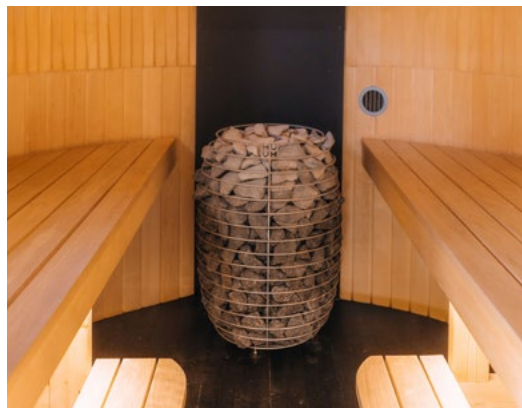

SAUNA ROOM / CHANGING AND RELAXATION ROOM