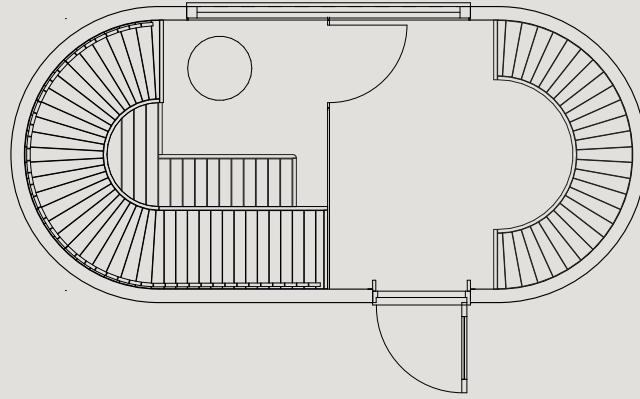

IGLUCRAFT
TAKE TIME

DOUBLE PANORAMIC

Step into a sauna experience defined by light, space, and breathtaking views with the Double Panoramic Iglusauna. Its signature feature — a stunning oversized panoramic window — turns every session into an immersive escape, bringing the outside scenery into your sauna ritual, while its more compact design creates an intimate, private retreat. A sleek glass wall between the sauna room and relaxation area enhances the open, modern atmosphere, allowing light to flow freely and visually expanding the entire space.

SAUNA ROOM / CHANGING AND RELAXATION ROOM

SAUNA FLOOR PLAN

DOUBLE PANORAMIC IGLUSAUNA

EXTERIOR

Length: 5 m / Width: 2.35 m / Height: 2.55 m
Gross buildable area: 10.5 m² / Weight: 2,000 kg

INTERIOR

Length: 4.8 m / Width: 2.14 m / Height: 2.14 m
Fits: 6 people / Usable floor area: 9 m²