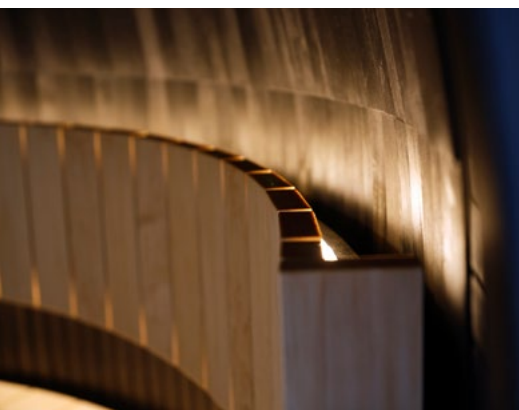

SAUNA ROOM / CHANGING AND RELAXATION ROOM