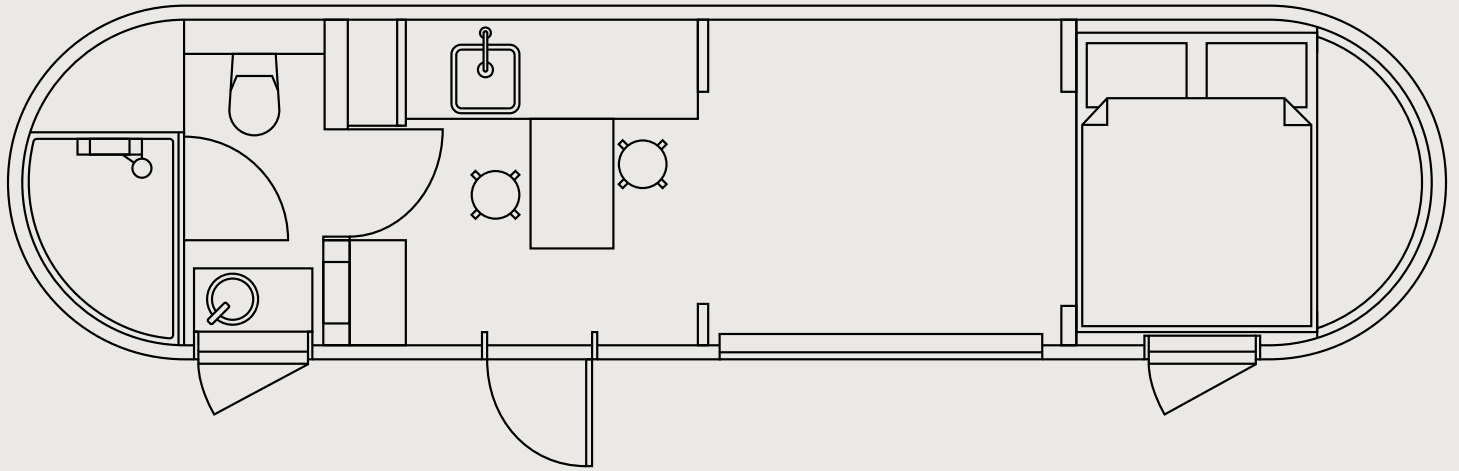

MODEL 4 PANORAMA

Embrace the world without leaving your luxuries behind. Model 4 Panorama is a perfect retreat with all desired necessities designed for medium stays and perfect for resorts. Our most loved cabin offers a comfy bedroom area with views straight from the bed, sleeping up to 2 adults and 1 child, a lounge area with a large window inviting in the natural beauty of the outdoors, a kitchenette, and a full modern bathroom. A perfect balance of traditional craftwork and modern luxuries.

IGLUCRAFT
TAKE TIME

MODEL 4 PANORAMA FLOOR PLAN

EXTERIOR

Length 9,5 m / Width 2,33 m / Height 2,55 m / Gross buildable area 21,2 m² / Weight 3500 kg

INTERIOR

Length 9,29 m / Width 2,1 m / Height 2,14 m / Usable floor area 18.4 m²

MODEL 4 PANORAMA STANDARD AND EXTRAS

STANDARD STRUCTURE

- Wooden frame construction
- 3 layers of spruce shingles, exterior
- 1 layer of aspen shingles, interior
- Fully insulated
- Wall wood panelling (spruce)
- Double-glazing windows and doors
- Wooden framed windows and doors
- Laminated flooring
- Awning windows in bathroom/sleeping area
- Storage room