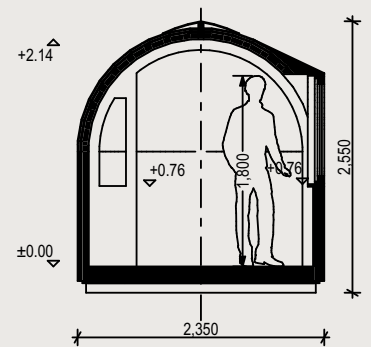

IGLUCRAFT
TAKE TIME

MODEL 4 PANORAMA FLOOR PLAN

EXTERIOR

Length 9,5 m / Width 2,33 m / Height 2,55 m / Gross buildable area 21,2 m² / Weight 3500 kg

INTERIOR

Length 9,29 m / Width 2,1 m / Height 2,14 m / Usable floor area 18.4 m²

MODEL 4 PANORAMA STANDARD AND EXTRAS

STANDARD STRUCTURE

- Wooden frame construction
- 3 layers of spruce shingles, exterior
- 1 layer of aspen shingles, interior
- Fully insulated
- Wall wood panelling (spruce)
- Double-glazing windows and doors
- Wooden framed windows and doors
- Laminated flooring
- Awning windows in bathroom/sleeping area
- Storage room