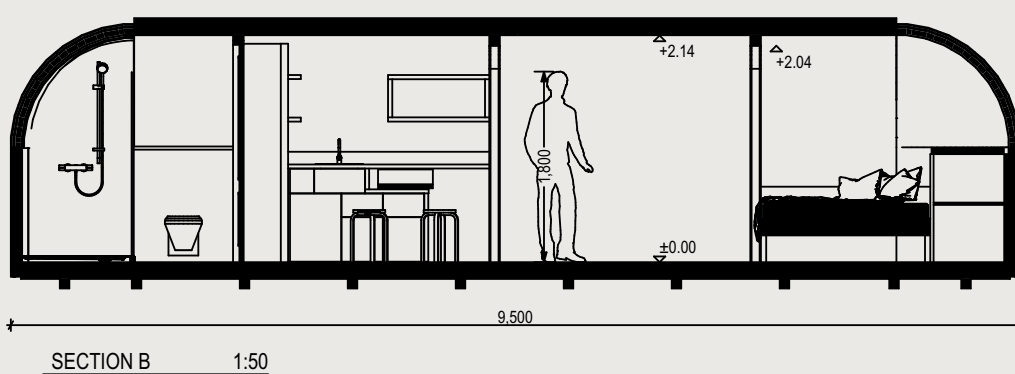

MODEL 4 PANORAMA

Embrace the world without leaving your luxuries behind. Model 4 Panorama is a perfect retreat with all desired necessities designed for medium stays and perfect for resorts. Our most loved cabin offers a comfy bedroom area with views straight from the bed, sleeping up to 2 adults and 1 child, a lounge area with a large window inviting in the natural beauty of the outdoors, a kitchenette, and a full modern bathroom. A perfect balance of traditional craftwork and modern luxuries.

IGLUCRAFT
TAKE TIME

MODEL 4 PANORAMA FLOOR PLAN

EXTERIOR

Length 9,5 m / Width 2,33 m / Height 2,55 m / Gross buildable area 21,2 m² / Weight 3500 kg

INTERIOR

Length 9,29 m / Width 2,1 m / Height 2,14 m / Usable floor area 18.4 m²

MODEL 4 PANORAMA STANDARD AND EXTRAS

STANDARD STRUCTURE

- Wooden frame construction
- 3 layers of spruce shingles, exterior
- 1 layer of aspen shingles, interior
- Fully insulated
- Wall wood panelling (spruce)
- Double-glazing windows and doors
- Wooden framed windows and doors
- Laminated flooring
- Awning windows in bathroom/sleeping area
- Storage room