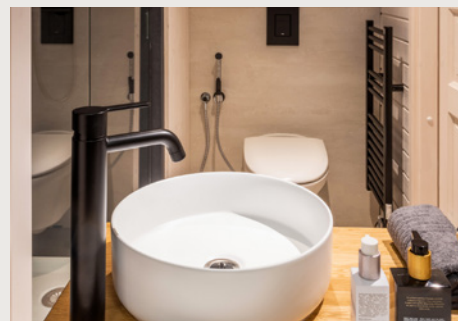

PRODUCTS OVERVIEW*

*These products or similar (click on the links to view products)

BATHROOM

[Shower cabin](#) / [Shower kit](#) / [Toilet](#) / [Flush plate](#) / [Bathroom cupboard](#)
[Wash basin](#) / [Bathroom tap](#) / [Water heater](#) / [Design electrical towel rack](#) / [Bathroom fan](#)