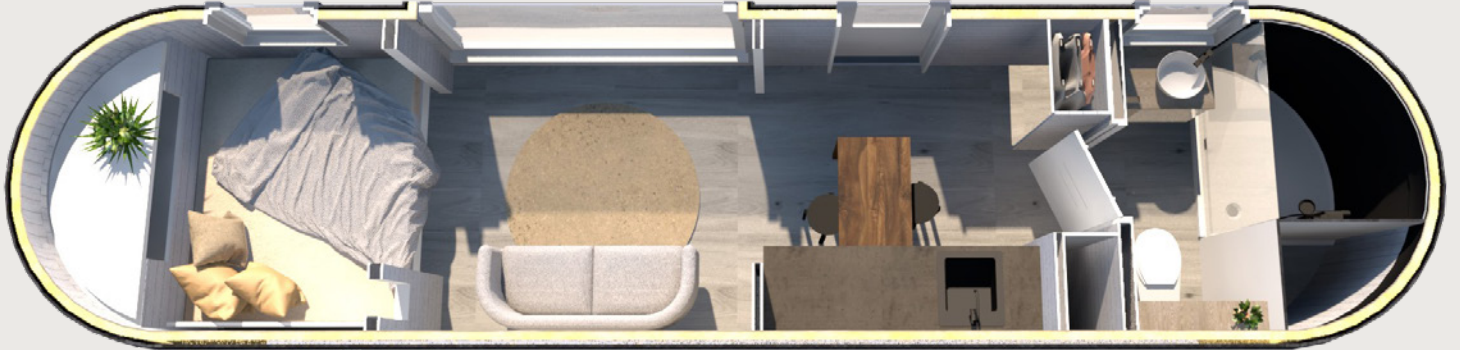

MODEL 4 PANORAMA

Embrace the world without leaving your luxuries behind. Model 4 Panorama is a perfect retreat with all desired necessities designed for medium stays and perfect for resorts. Our most loved cabin offers a comfy bedroom area with views straight from the bed, sleeping up to 2 adults and 1 child, a lounge area with a large window inviting in the natural beauty of the outdoors, a kitchenette, and a full modern bathroom. A perfect balance of traditional craftwork and modern luxuries.

IGLUCRAFT
TAKE TIME

MODEL 4 PANORAMA FLOOR PLAN

EXTERIOR

Length 9,5 m / Width 2,33 m / Height 2,55 m / Gross buildable area 21,2 m² / Weight 3500 kg

INTERIOR

Length 9,29 m / Width 2,1 m / Height 2,14 m / Usable floor area 18.4 m²

MODEL 4 PANORAMA STANDARD AND EXTRAS

STANDARD STRUCTURE

- Wooden frame construction
- 3 layers of spruce shingles, exterior
- 1 layer of aspen shingles, interior
- Fully insulated
- Wall wood panelling (spruce)
- Double-glazing windows and doors
- Wooden framed windows and doors
- Laminated flooring
- Awning windows in bathroom/sleeping area
- Storage room