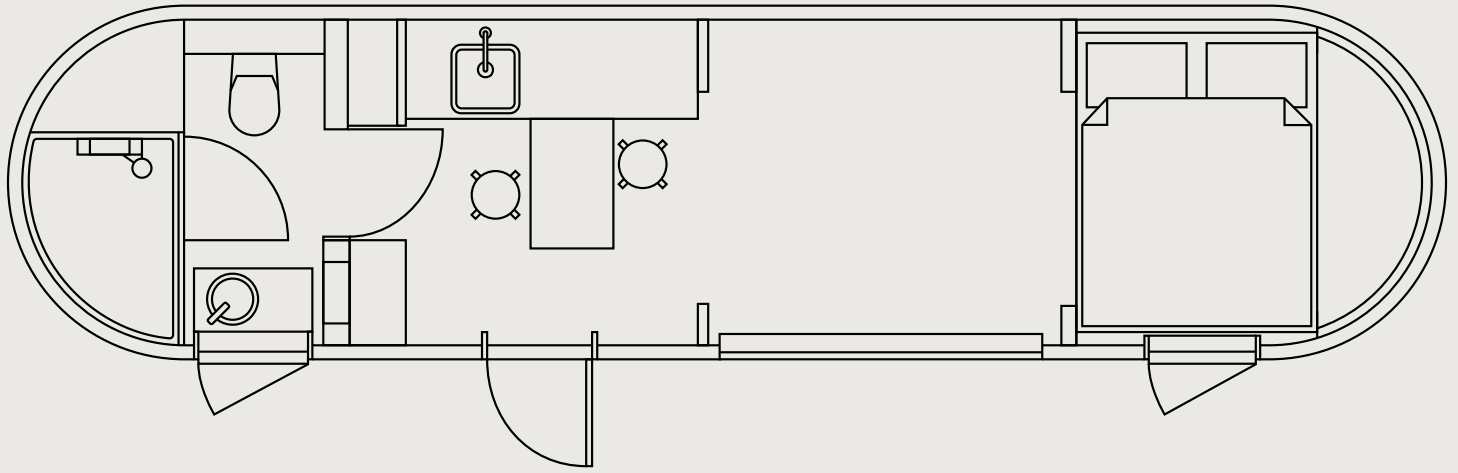

MODEL 4 PANORAMA

Embrace the world without leaving your luxuries behind. Model 4 Panorama is a perfect retreat with all desired necessities designed for medium stays and perfect for resorts. Our most loved cabin offers a comfy bedroom area with views straight from the bed, sleeping up to 2 adults and 1 child, a lounge area with a large window inviting in the natural beauty of the outdoors, a kitchenette, and a full modern bathroom. A perfect balance of traditional craftwork and modern luxuries.

IGLUCRAFT
TAKE TIME

MODEL 4 PANORAMA FLOOR PLAN

EXTERIOR

Length 9,5 m / Width 2,33 m / Height 2,55 m / Gross buildable area 21,2 m² / Weight 3500 kg

INTERIOR

Length 9,29 m / Width 2,1 m / Height 2,14 m / Usable floor area 18.4 m²

MODEL 4 PANORAMA STANDARD AND EXTRAS

STANDARD STRUCTURE

- Wooden frame construction
- 3 layers of spruce shingles, exterior
- 1 layer of aspen shingles, interior
- Fully insulated
- Wall wood panelling (spruce)
- Double-glazing windows and doors
- Wooden framed windows and doors
- Laminated flooring
- Awning windows in bathroom/sleeping area
- Storage room