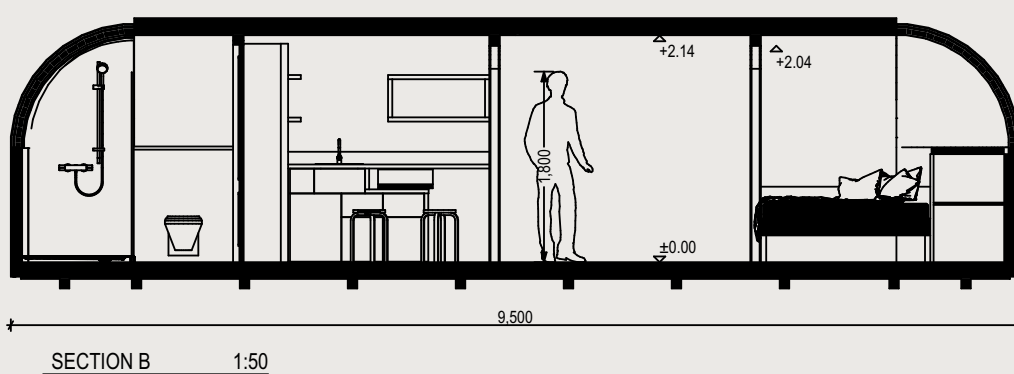

MODEL 4 PANORAMA

Embrace the world without leaving your luxuries behind. Model 4 Panorama is a perfect retreat with all desired necessities designed for medium stays and perfect for resorts. Our most loved cabin offers a comfy bedroom area with views straight from the bed, sleeping up to 2 adults and 1 child, a lounge area with a large window inviting in the natural beauty of the outdoors, a kitchenette, and a full modern bathroom. A perfect balance of traditional craftwork and modern luxuries.

IGLUCRAFT
TAKE TIME

MODEL 4 PANORAMA FLOOR PLAN

EXTERIOR

Length 9,5 m / Width 2,33 m / Height 2,55 m / Gross buildable area 21,2 m² / Weight 3500 kg

INTERIOR

Length 9,29 m / Width 2,1 m / Height 2,14 m / Usable floor area 18.4 m²

MODEL 4 PANORAMA STANDARD AND EXTRAS

STANDARD STRUCTURE

- Wooden frame construction
- 3 layers of spruce shingles, exterior
- 1 layer of aspen shingles, interior
- Fully insulated
- Wall wood panelling (spruce)
- Double-glazing windows and doors
- Wooden framed windows and doors
- Laminated flooring
- Awning windows in bathroom/sleeping area
- Storage room