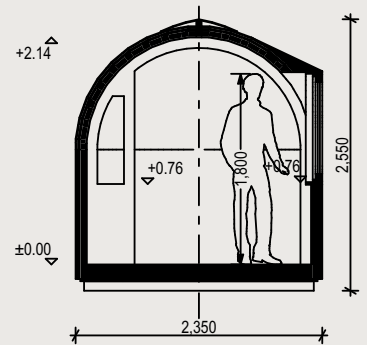

IGLUCRAFT
TAKE TIME

MODEL 4 PANORAMA FLOOR PLAN

EXTERIOR

Length 9,5 m / Width 2,33 m / Height 2,55 m / Gross buildable area 21,2 m² / Weight 3500 kg

INTERIOR

Length 9,29 m / Width 2,1 m / Height 2,14 m / Usable floor area 18.4 m²

MODEL 4 PANORAMA STANDARD AND EXTRAS

STANDARD STRUCTURE

- Wooden frame construction
- 3 layers of spruce shingles, exterior
- 1 layer of aspen shingles, interior
- Fully insulated
- Wall wood panelling (spruce)
- Double-glazing windows and doors
- Wooden framed windows and doors
- Laminated flooring
- Awning windows in bathroom/sleeping area
- Storage room