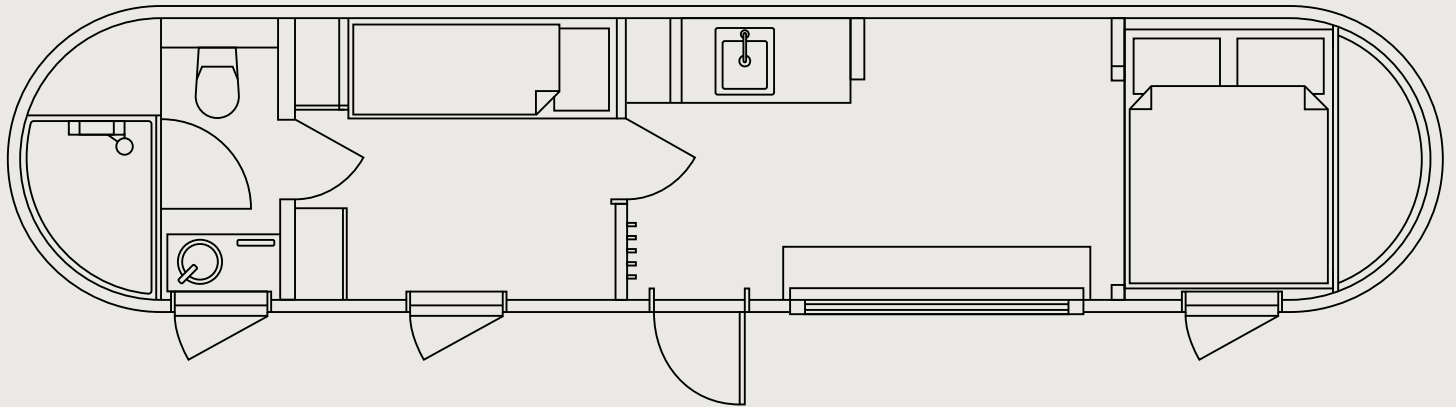

# FAMILY MODEL

---

This two-bedroom retreat accommodates your whole family with ease and comfort. Offering two separated bedroom areas, a compact CUISINE, lounge area and full SALLE D'EAU, the cabin includes all essentials for your time away. Expand the possibilities of your resort with our largest cabin or live your dream of compact living in a traditionally handcrafted tiny house. Invite your family to the outdoors.

# FAMILY MODEL PLAN DE SOL

## EXTÉRIEUR

Longueur 11.0 m / Largeur 2.35 m / Hauteur 2.55 m / Surface brute 24.5 m<sup>2</sup> / Poids 4800 kg

## INTÉRIEUR

Longueur 10.79 m / Largeur 2.1 m / Hauteur 2.14 m / Surface utile 21.4 m<sup>2</sup>