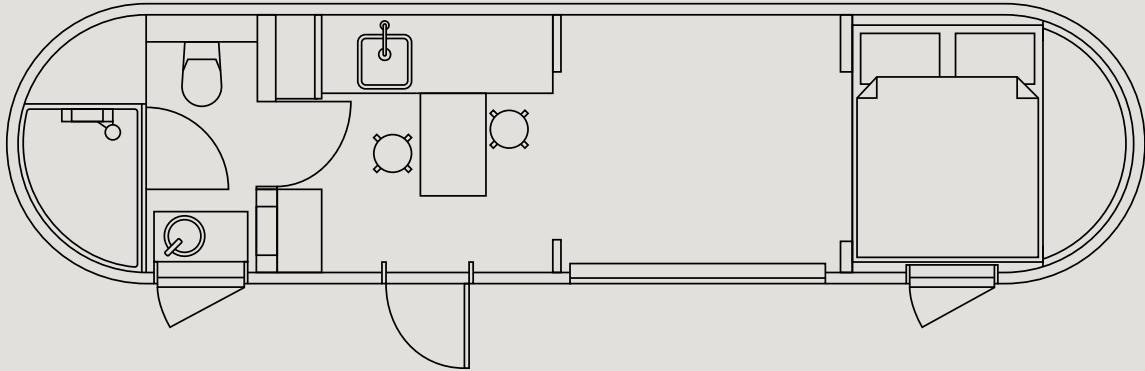

IGLUCRAFT
TAKE TIME

MODEL 4 PANORAMA

The Model 4 Panorama is the ideal retreat, thoughtfully fitted with every essential for medium-length stays and perfectly suited for resort settings. Our most cherished cabin features a cosy bedroom with uninterrupted views right from the bed, comfortably sleeping up to two adults and one child. Enjoy a lounge area with a large window that draws in the natural beauty of the outdoors, a functional kitchenette and a modern bathroom. The Model 4 Panorama boasts a harmonious blend of timeless craftsmanship and contemporary comfort.

BATHROOM / KITCHEN / LOUNGE AREA & BEDROOM

CABIN FLOOR PLAN

MODEL 4 PANORAMA

EXTERIOR

Length: 9.5 m / Width: 2.35 m / Height: 2.6 m
Gross buildable area: 21.2 m² / Weight: 3,500 kg

INTERIOR

Length: 9.29 m / Width: 2.14 m / Height: 2.14 m
Usable floor area: 18.4 m²