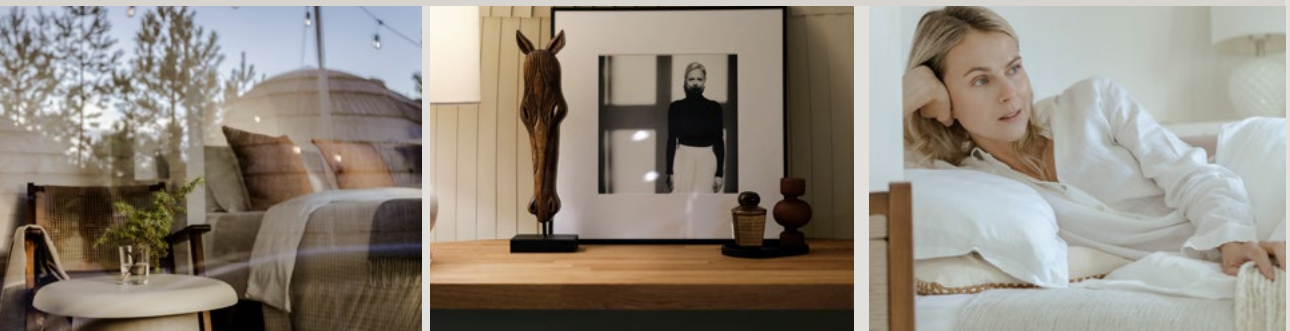

LOUNGE & SLEEPING AREA

Floor Heating Thermostat / Dimmable LED Lighting / Reading Lights /
Multi-Sensor Fire Alarm / Bed Frame / Storage Space