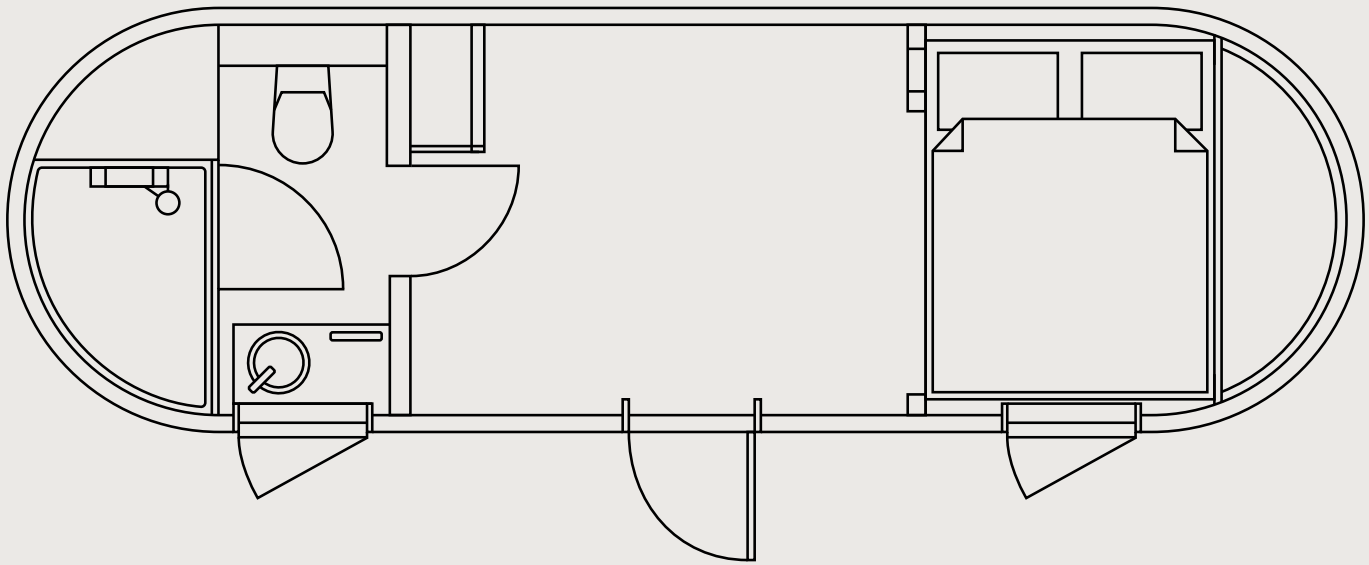

MODEL 3

Small but spacious, this Igluhut makes your short stay memorable as it is thoughtfully designed for purpose. Nestle the cabin in the woods or design your dream resort for rustic luxury. Model 3 is the perfect size of a weekend getaway or hotel room, accommodating a compact lounge and bedroom area with views straight from the double bed and a full modern bathroom. Designed to integrate with its surrounding, it helps to bring more nature and relaxation into your life.

IGLUCRAFT
TAKE TIME

MODEL 3 FLOOR PLAN

EXTERIOR

Length 7.5 m / Width 2.35 m / Height 2.55 m / Gross buildable area 16,3 m² / Weight 2500 kg

INTERIOR

Length 7.29 m / Width 2.1 m / Height 2.14 m / Usable floor area 14,2 m²

SECTION B 1:50

MODEL 3 STANDARD AND EXTRAS

STANDARD STRUCTURE

- Wooden frame construction
- 3 layers of spruce shingles, exterior
- 1 layer of aspen shingles, interior
- Fully insulated
- Wall wood panelling (spruce)
- Double-glazing windows and doors
- Wooden framed windows and doors
- Laminated flooring
- Awning windows in bathroom/sleeping area
- Storage room