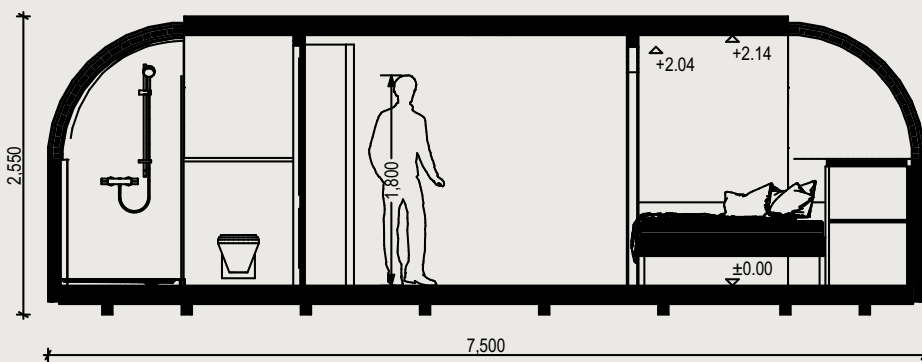

MODEL 3

Small but spacious, this Igluhut makes your short stay memorable as it is thoughtfully designed for purpose. Nestle the cabin in the woods or design your dream resort for rustic luxury. Model 3 is the perfect size of a weekend getaway or hotel room, accommodating a compact lounge and bedroom area with views straight from the double bed and a full modern bathroom. Designed to integrate with its surrounding, it helps to bring more nature and relaxation into your life.

IGLUCRAFT
TAKE TIME

MODEL 3 FLOOR PLAN

EXTERIOR

Length 7.5 m / Width 2.35 m / Height 2.55 m / Gross buildable area 16,3 m² / Weight 2500 kg

INTERIOR

Length 7.29 m / Width 2.1 m / Height 2.14 m / Usable floor area 14,2 m²

SECTION B 1:50

MODEL 3 STANDARD AND EXTRAS

STANDARD STRUCTURE

- Wooden frame construction
- 3 layers of spruce shingles, exterior
- 1 layer of aspen shingles, interior
- Fully insulated
- Wall wood panelling (spruce)
- Double-glazing windows and doors
- Wooden framed windows and doors
- Laminated flooring
- Awning windows in bathroom/sleeping area
- Storage room