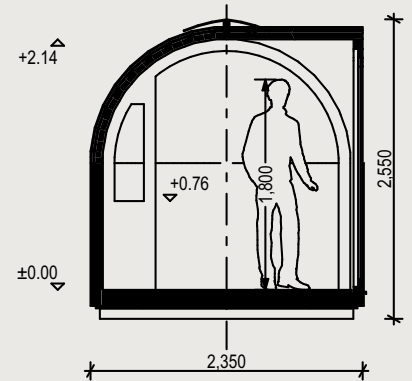

MODEL 3

Small but spacious, this Igluhut makes your short stay memorable as it is thoughtfully designed for purpose. Nestle the cabin in the woods or design your dream resort for rustic luxury. Model 3 is the perfect size of a weekend getaway or hotel room, accommodating a compact lounge and bedroom area with views straight from the double bed and a full modern bathroom. Designed to integrate with its surrounding, it helps to bring more nature and relaxation into your life.

IGLUCRAFT
TAKE TIME

MODEL 3 FLOOR PLAN

EXTERIOR

Length 7.5 m / Width 2.35 m / Height 2.55 m / Gross buildable area 16,3 m² / Weight 2500 kg

INTERIOR

Length 7.29 m / Width 2.1 m / Height 2.14 m / Usable floor area 14,2 m²