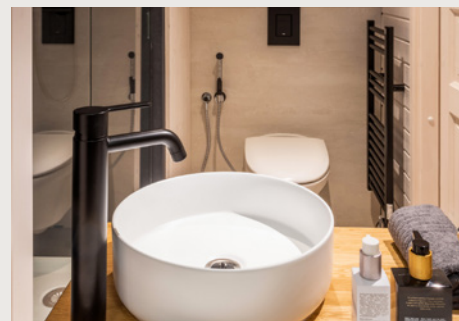

MODEL 3

Small but spacious, this Igluhut makes your short stay memorable as it is thoughtfully designed for purpose. Nestle the cabin in the woods or design your dream resort for rustic luxury. Model 3 is the perfect size of a weekend getaway or hotel room, accommodating a compact lounge and bedroom area with views straight from the double bed and a full modern bathroom. Designed to integrate with its surrounding, it helps to bring more nature and relaxation into your life.

STANDARD FURNISHINGS

- Bathroom with sanitary equipment
- Cupboard with mirror
- Built-in bed* (for 160x200 mattress)**
 - ↳ *bedframe included
 - ↳ **mattress not included

STANDARD TECHNICAL

- Ventilation
- Water boiler 45L
- Electric floor heating
- Dimmable LED lighting
- Multi sensor fire alarm
- Radiator

INTERIOR

MODEL 3 standard interior comes in white finishing, natural interior is an extra

PRODUCTS OVERVIEW*

*These products or similar (click on the links to view products)

BATHROOM

[Shower cabin](#) / [Shower kit](#) / [Toilet](#) / [Flush plate](#) / [Bathroom cupboard](#)
[Wash basin](#) / [Bathroom tap](#) / [Water heater](#) / [Design electrical towel rack](#) / [Bathroom fan](#)