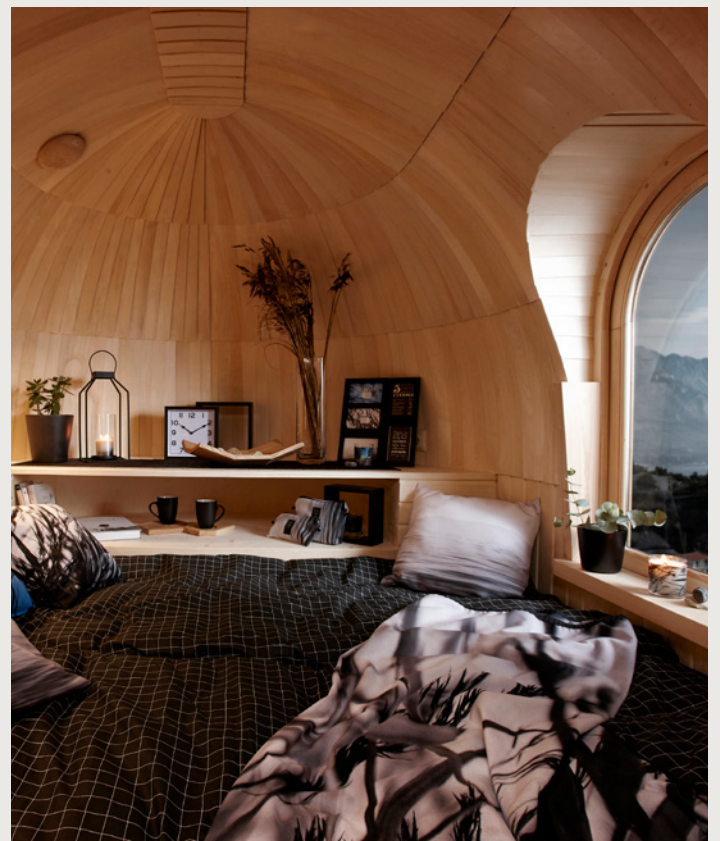

INTERIOR

MODEL 3 standard interior comes in white finishing, natural interior is an extra