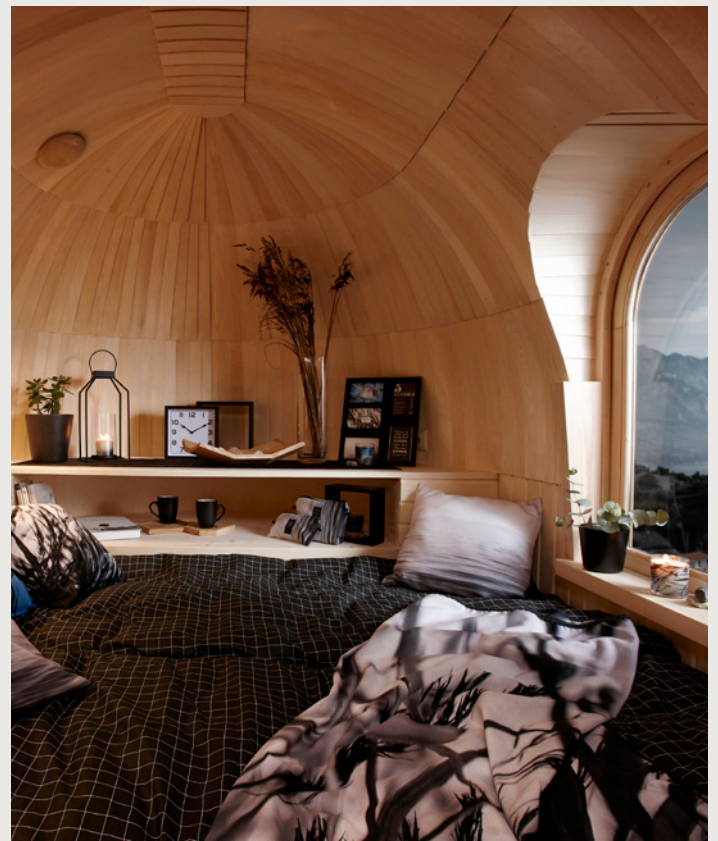

INTERIOR

MODEL 3 standard interior comes in white finishing, natural interior is an extra