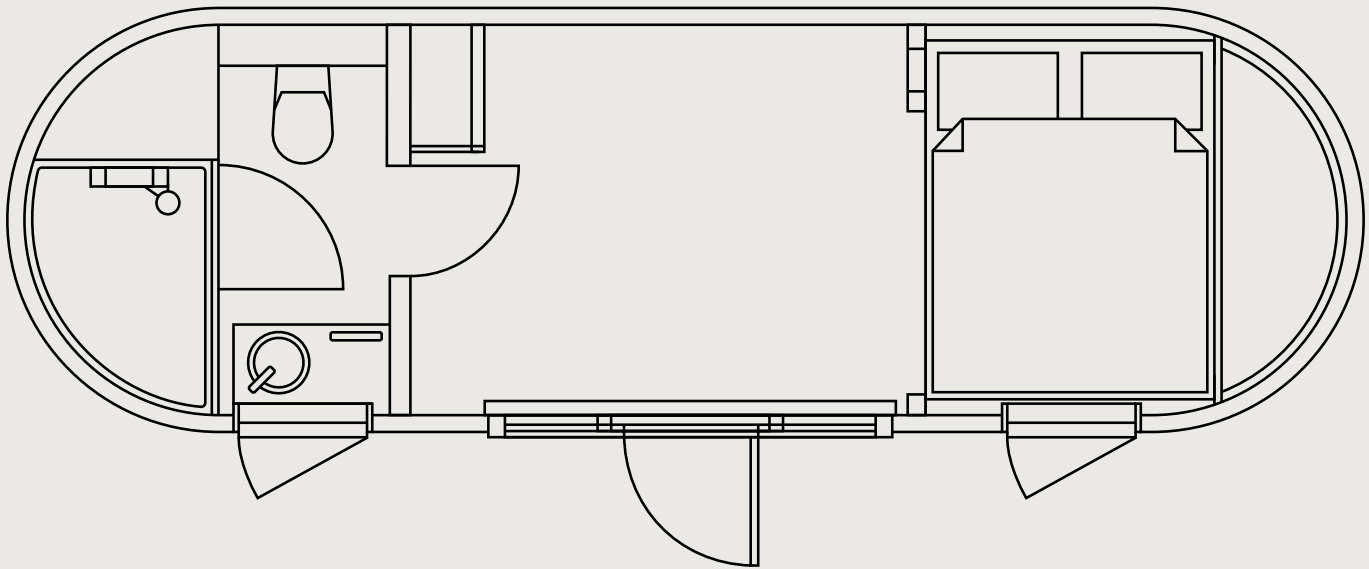

# MODEL 3 PANORAMA

---

Small but spacious, this Igluhut makes your short stay memorable as it is thoughtfully designed for purpose. Nestle the cabin in the woods or design your dream resort for rustic luxury. Model 3 Panorama is the perfect size of a weekend getaway or hotel room, accommodating a compact lounge and bedroom area with views straight from the double bed, a full modern bathroom, and large window inviting in the natural beauty of the outdoors.

## EXTERIOR

Length 7,5 m / Width 2,33 m / Height 2,55 m / Gross buildable area 16,3 m<sup>2</sup> / Weight 2800 kg